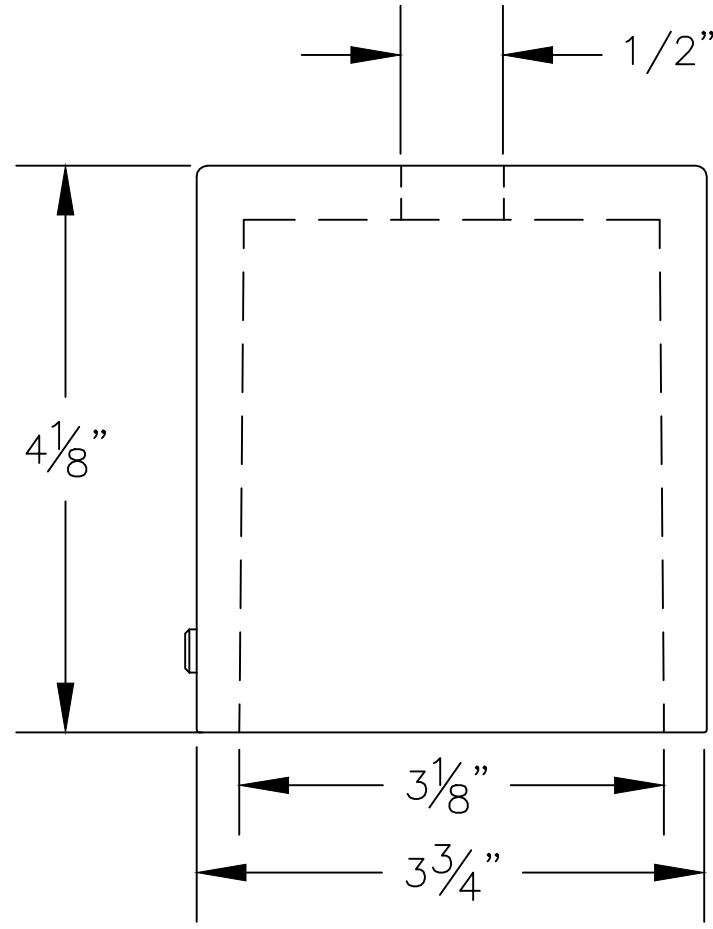

NOTES:

1. BEGA FLOODLIGHT POLE CAP ACCESSORY #70 249

Side view

Top view

This print contains confidential information which is the property of BEGA/US. By accepting this information, the borrower agrees that it will not be used for any other purpose other than that which is was loaned.

Catalog No.: 70 249

Description: FLOODLIGHT POLE CAP ACCESSORY

Drawn by: HA Date: 11/18/15 File Name: 70249.DXF

SCALE: NONE — DO NOT SCALE DRAWING

BEGA

1000 Bega Way
Carpinteria, Ca. 93013
(805) 684-0533